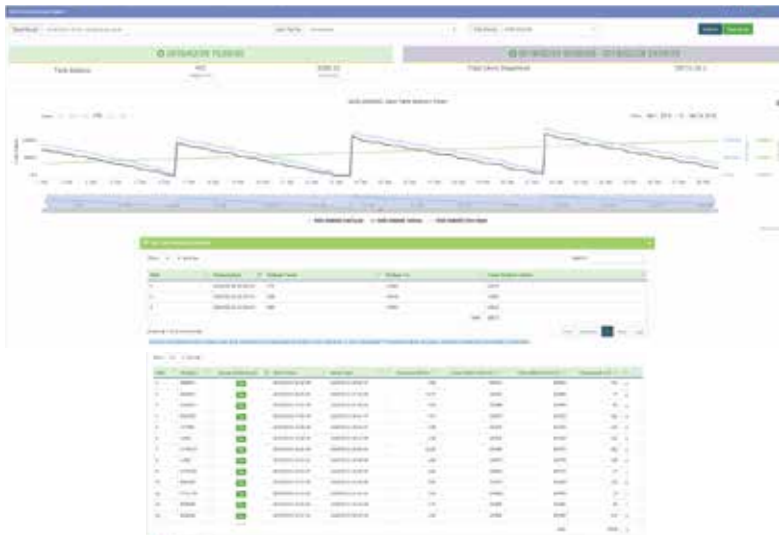

WHY CHOOSE US ?

It's **NOT** just about sales & purchases

✓ "it's about the **COMMITMENT**"

"it's about the **SUSTAINABILITY**"

"it's about the **RELATIONSHIP**"

SCENARIO 1

15,000 litre

Order 15,000 litre of fuel.
Is the deliver amount same as you order?

SCENARIO 2

Who Refueled?

Which truck refueled at the skidtank?
" How Many Litre, By Who;
From Which Skidtank; At What Time."

The System

Road Transport is an industry that relies heavily on fuel.

A self contained fuel storage tank at your depot or yard can provide your business with the opportunity to save cost through the bulk purchase of fuel.

- 1 Detail and summary report of supplier bulk deliveries.
- 2 Detail and summary report of refueling by your vehicle/ driver RFID, date and time.
- 3 Accurately measure against the volume in your vehicle tank and the refuel dispensing.